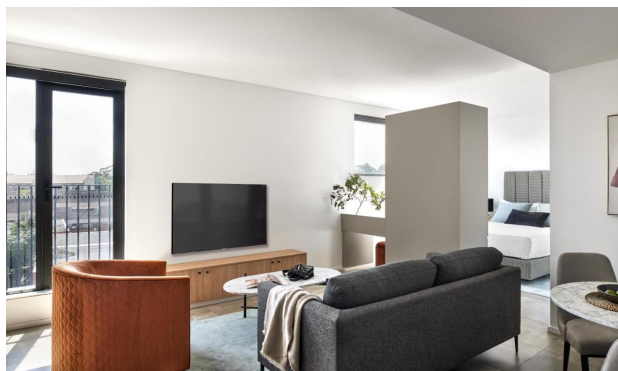

MODUS SUPPLIED AND INSTALLED ALL CUSTOM FURNITURE, CASEGOODS,
LOBBY FURNITURE AND RESTAURANT FURNITURE.

PROJECT

OZO HOTEL PENANG, MALAYSIA

MODUS SUPPLIED AND INSTALLED ALL CUSTOM FURNITURE, CASEGOODS, LOBBY FURNITURE AND RESTAURANT FURNITURE.

PROJECT VERIU QUEEN VICTORIA MARKET

MODUS SUPPLIED CUSTOM DESIGNER FURNITURE PIECES FOR LOBBY AREA, MEETING ROOMS, FUNCTION ROOMS, OUTDOOR AND POOSIDE FURNITURE.

PROJECT

PUNTHILL APARTMENT HOTELS PARRAMATTA