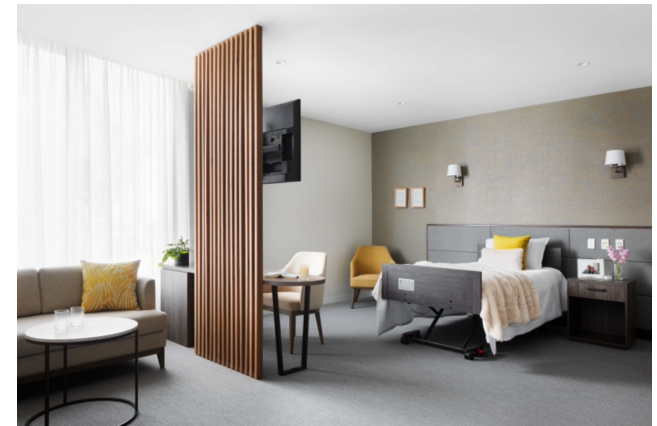

PROJECT CAVALRY 5 STAR AGED CARE TRUGO PLACE, NEWPORT

MODUS SUPPLIED AND INSTALLED ALL CUSTOM FURNITURE,
CASEGOODS AND BUILT IN SHELVING.