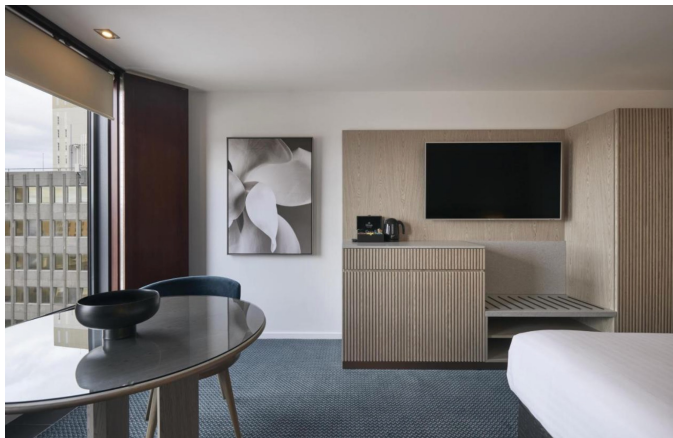

PROJECT RACV HOBART HOTEL

MODUS SUPPLIED HIGH QUALITY CUSTOM ROOM FURNITURE INCLUDING JOINERY.